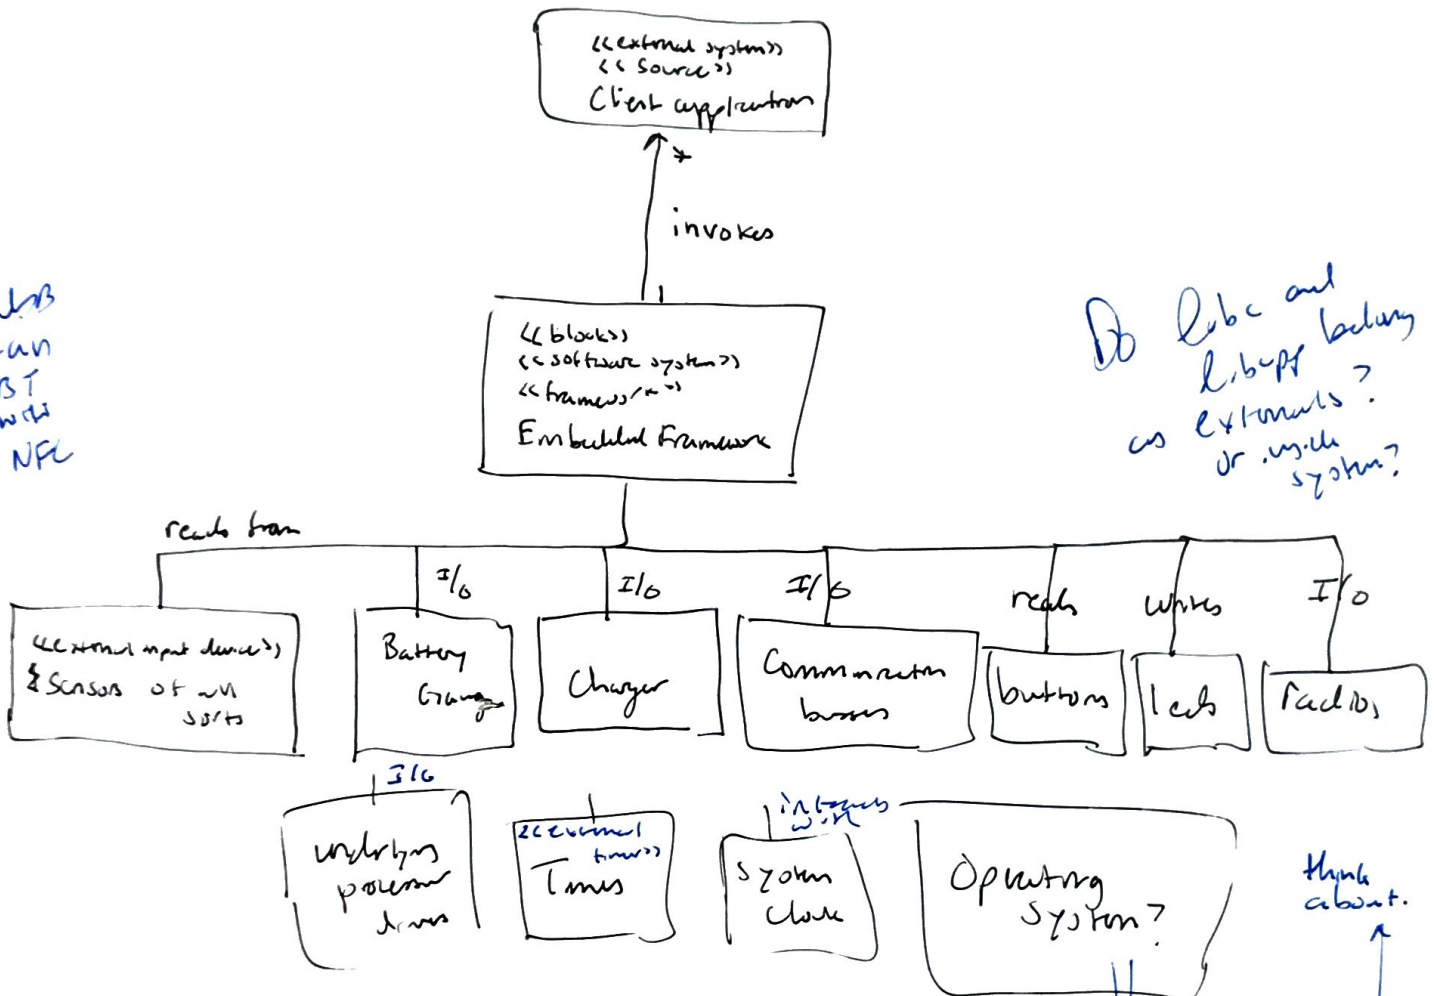

6/23/15

Software System Context

USB
can
BT
with
NFC

Do I have and
libuff belong
as externals?
or .vs. the
system?

Need to refine the external systems.

What all all of possible sensors + devices we support?
show them here.

Maybe this is still
inside Framework...

Does the build system get included? hmn - probably not